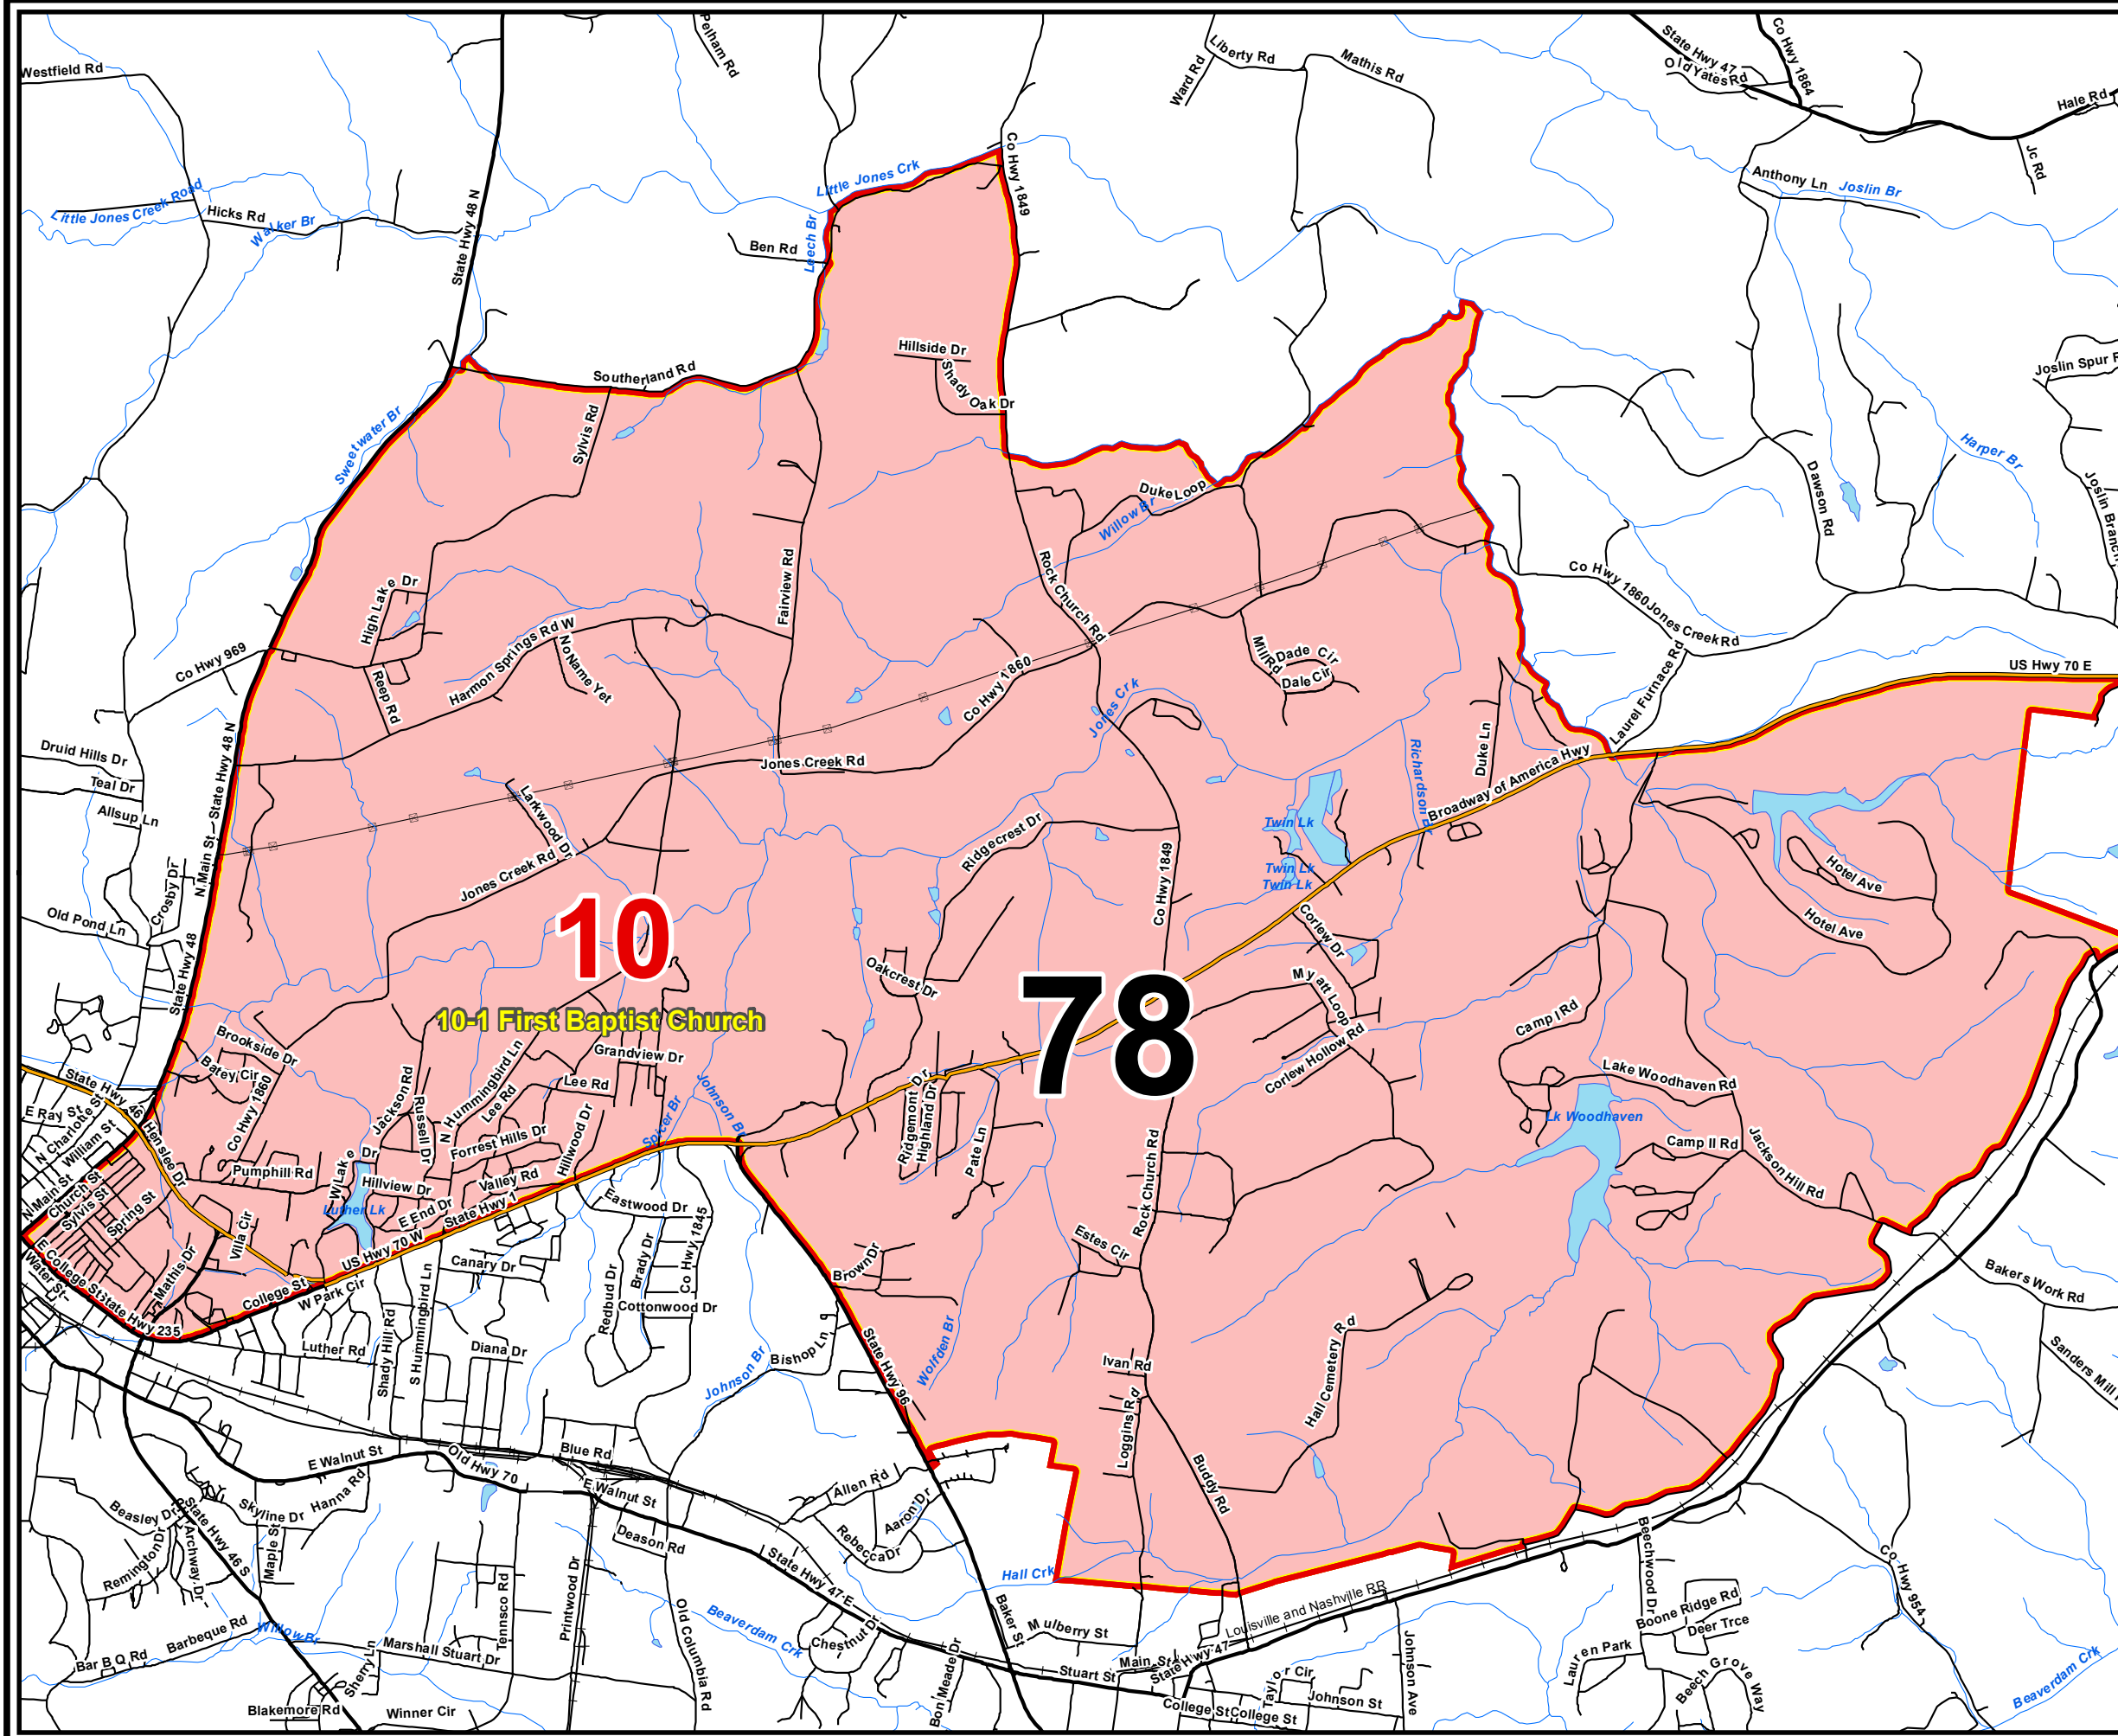

Dickson County

County Commission District 10

- County Commission District
 - Voting Precinct
 - Interstates
 - U.S. Highway
 - State Highway
 - Local Roads
 - Railroads
 - Pipeline
 - Powerline
 - Creeks / Stream
 - Lakes / Rivers
- State House HOUSE DISTRICTS**
- 69
 - 78
- City, Town**
- Burns
 - Charlotte
 - Dickson
 - Slayden
 - Vanleer
 - White Bluff
 - County