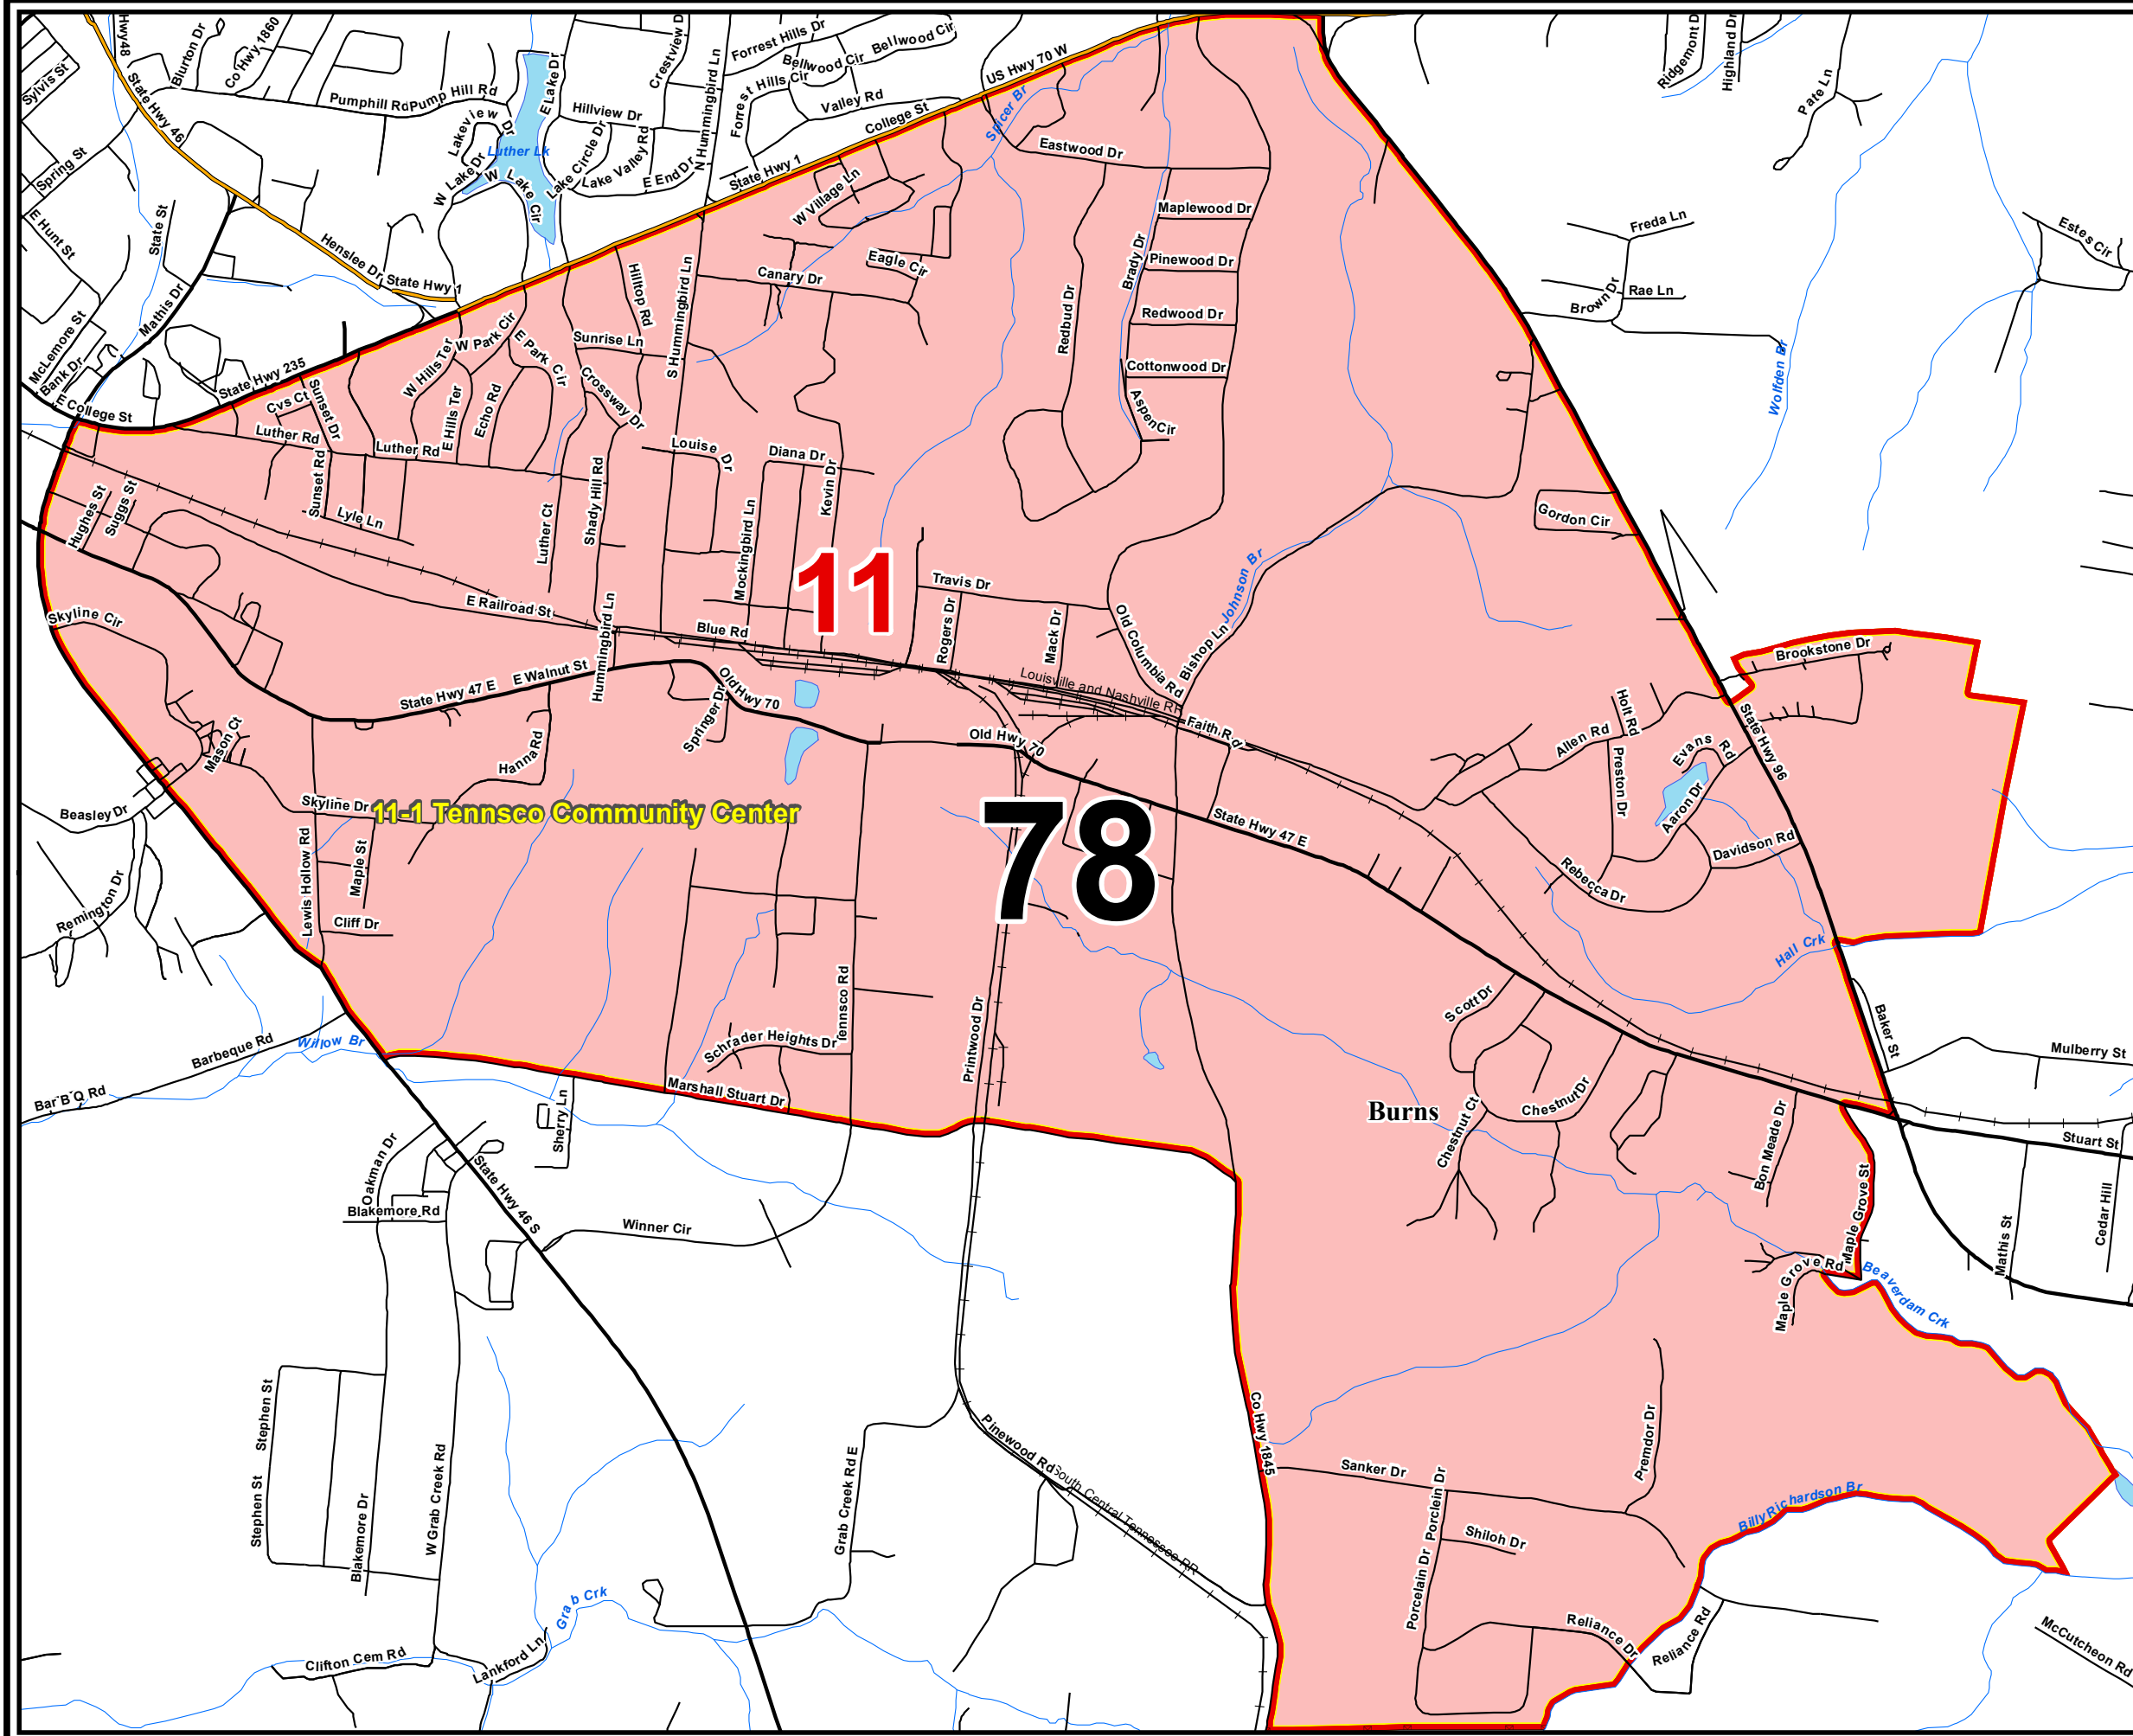

Dickson County

County Commission District 11

- County Commission District
 - Voting Precinct
 - Interstates
 - U.S. Highway
 - State Highway
 - Local Roads
 - Railroads
 - Pipeline
 - Powerline
 - Creeks / Stream
 - Lakes / Rivers
- State House**
HOUSE DISTRICTS
- 69
 - 78
- City, Town**
- Burns
 - Charlotte
 - Dickson
 - Slayden
 - Vanleer
 - White Bluff
 - County